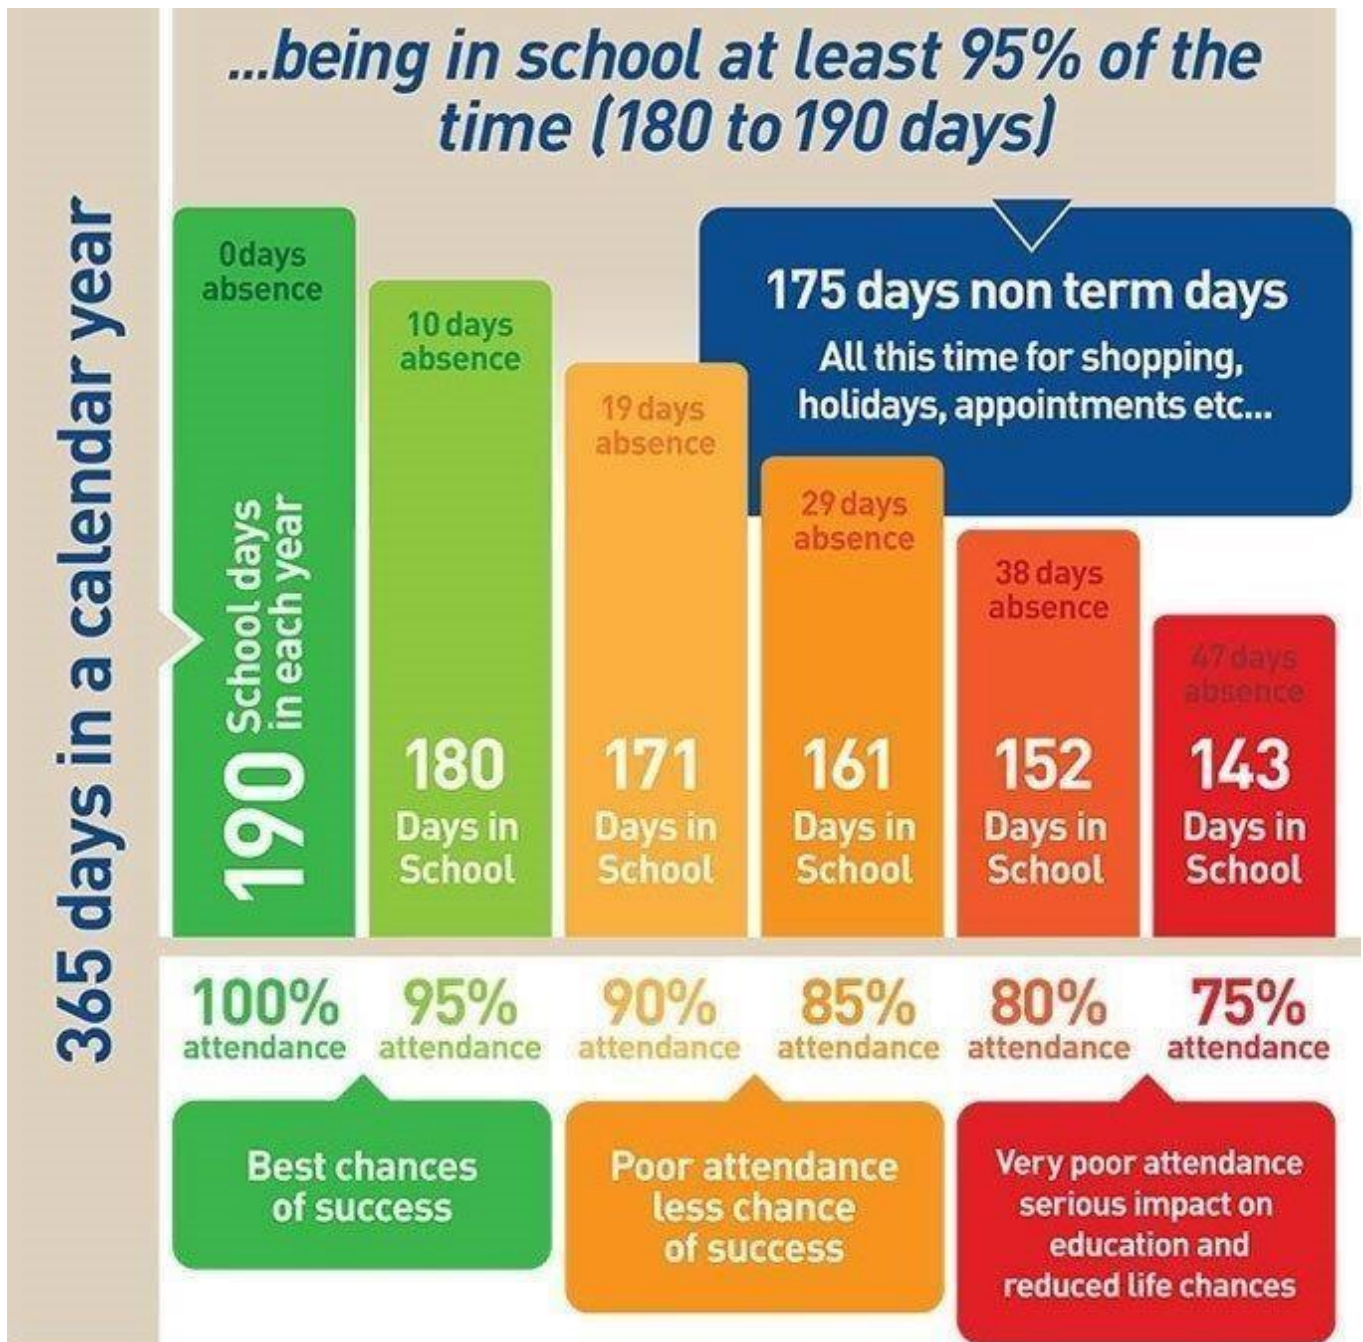

The Importance of Good Attendance

Good attendance at King's means...

Did you know..? A two-week holiday in term time means that the highest attendance you can achieve is 94.7%